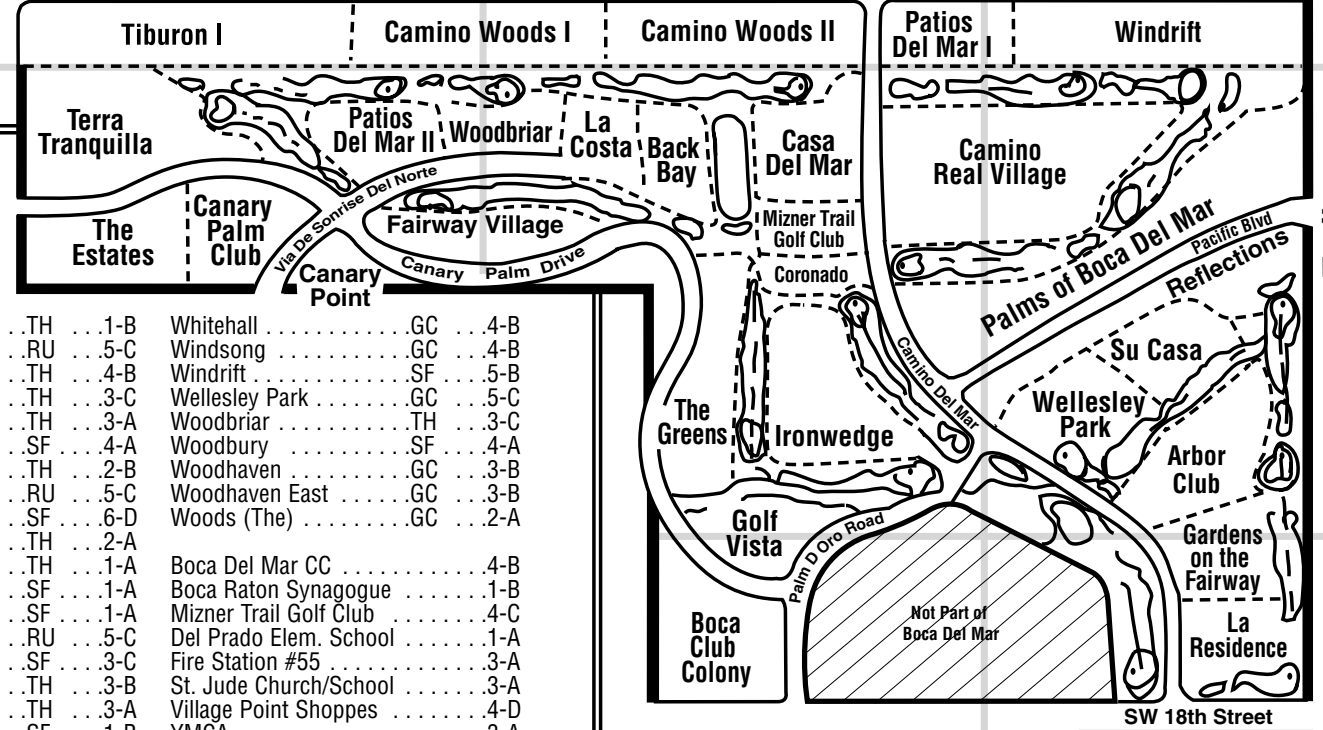

Community	Type	Index
La Vida	SF	4-D
Shoppes at Village Pointe		
Charleston Place		
Boca Chica		
Boca Rio		
Cloisters		
Boca Alta		
Brookhaven		