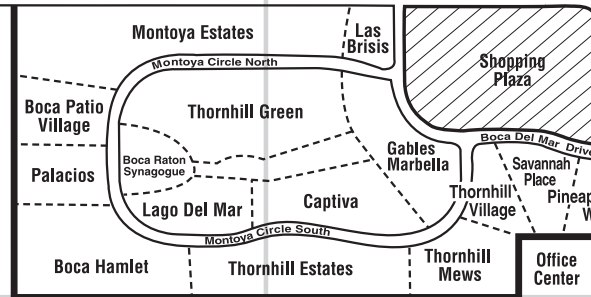

A

A

B

B

C

C

Boca Del Mar Communities Locator Map